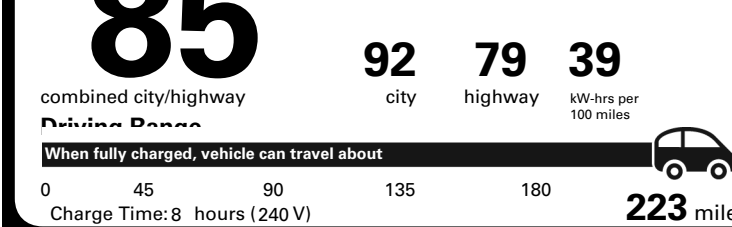

Metallic Paint	695.00
Protection Package Premier***	475.00
Trunk Spoiler	430.00
Pixel LED Headlights	350.00
Destination Charge	1,095.00
Total Suggested Retail Price:	\$ 62,545.00

The price shown does not include License and Title Fees, State and Local Taxes and Dealer Installed Options and Accessories. The factory reserves the right to modify price, designs and equipment without previous notice.

Fuel Economy and Environment

Electric Vehicle

Fuel Economy

85 MPGe Small SUV 4WD range from 14 to 129 MPGe. The best vehicle rates 132 MPGe.

You save
\$ 3,750
in fuel costs
over 5 years
compared to the
average new vehicle.